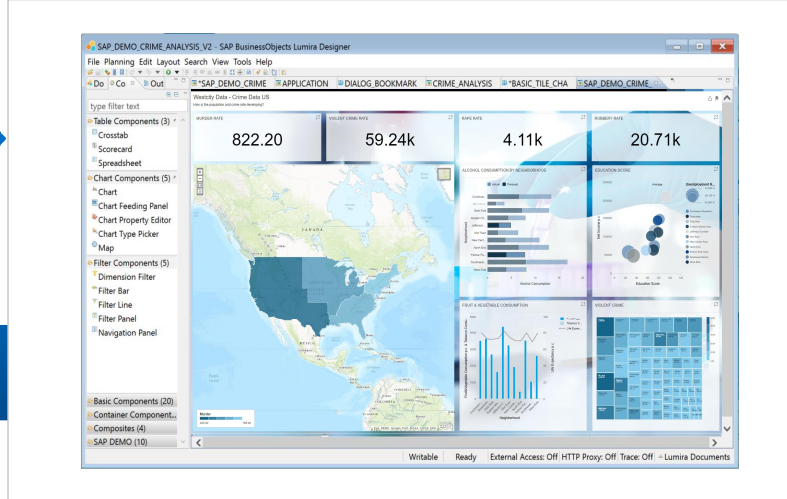

SAP Lumira 2.x

High-Level Overview

Discovery

Designer

Common Technology

This is the current state of planning and may be changed by SAP at any time.