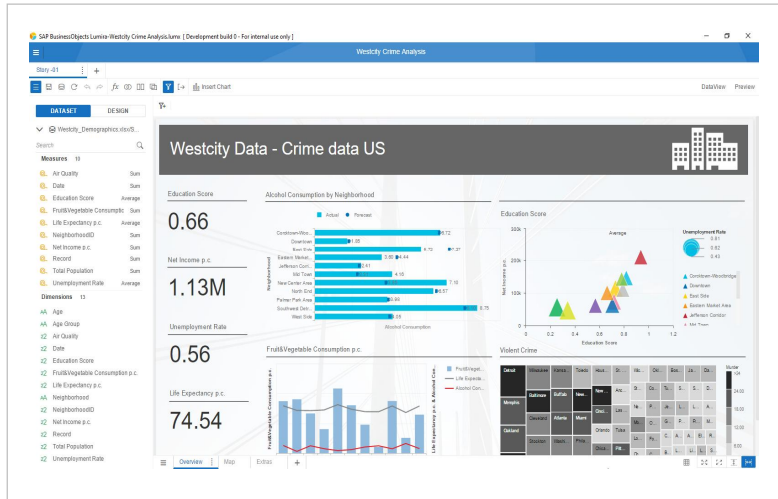

SAP Lumira 2.x

High-Level Overview

Discovery

Designer

Common Technology

This is the current state of planning and may be changed by SAP at any time.